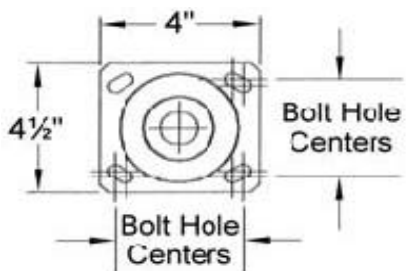

~ Capacity ratings are based on manual operation.

G & R Casters and Wheels reserves the right to change the design, at any time, for improvement of the product without incurring any obligation to make such changes on products.

"QUALITY IS OUR TOP PRIORITY"