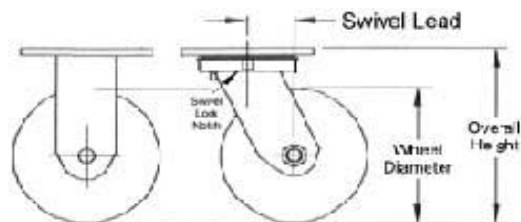

~ Capacity ratings are based on manual operation.

G & R Casters and Wheels reserves the right to change the design, at any time, for improvement of the product without incurring any obligation to make such changes on products.

"QUALITY IS OUR TOP PRIORITY"